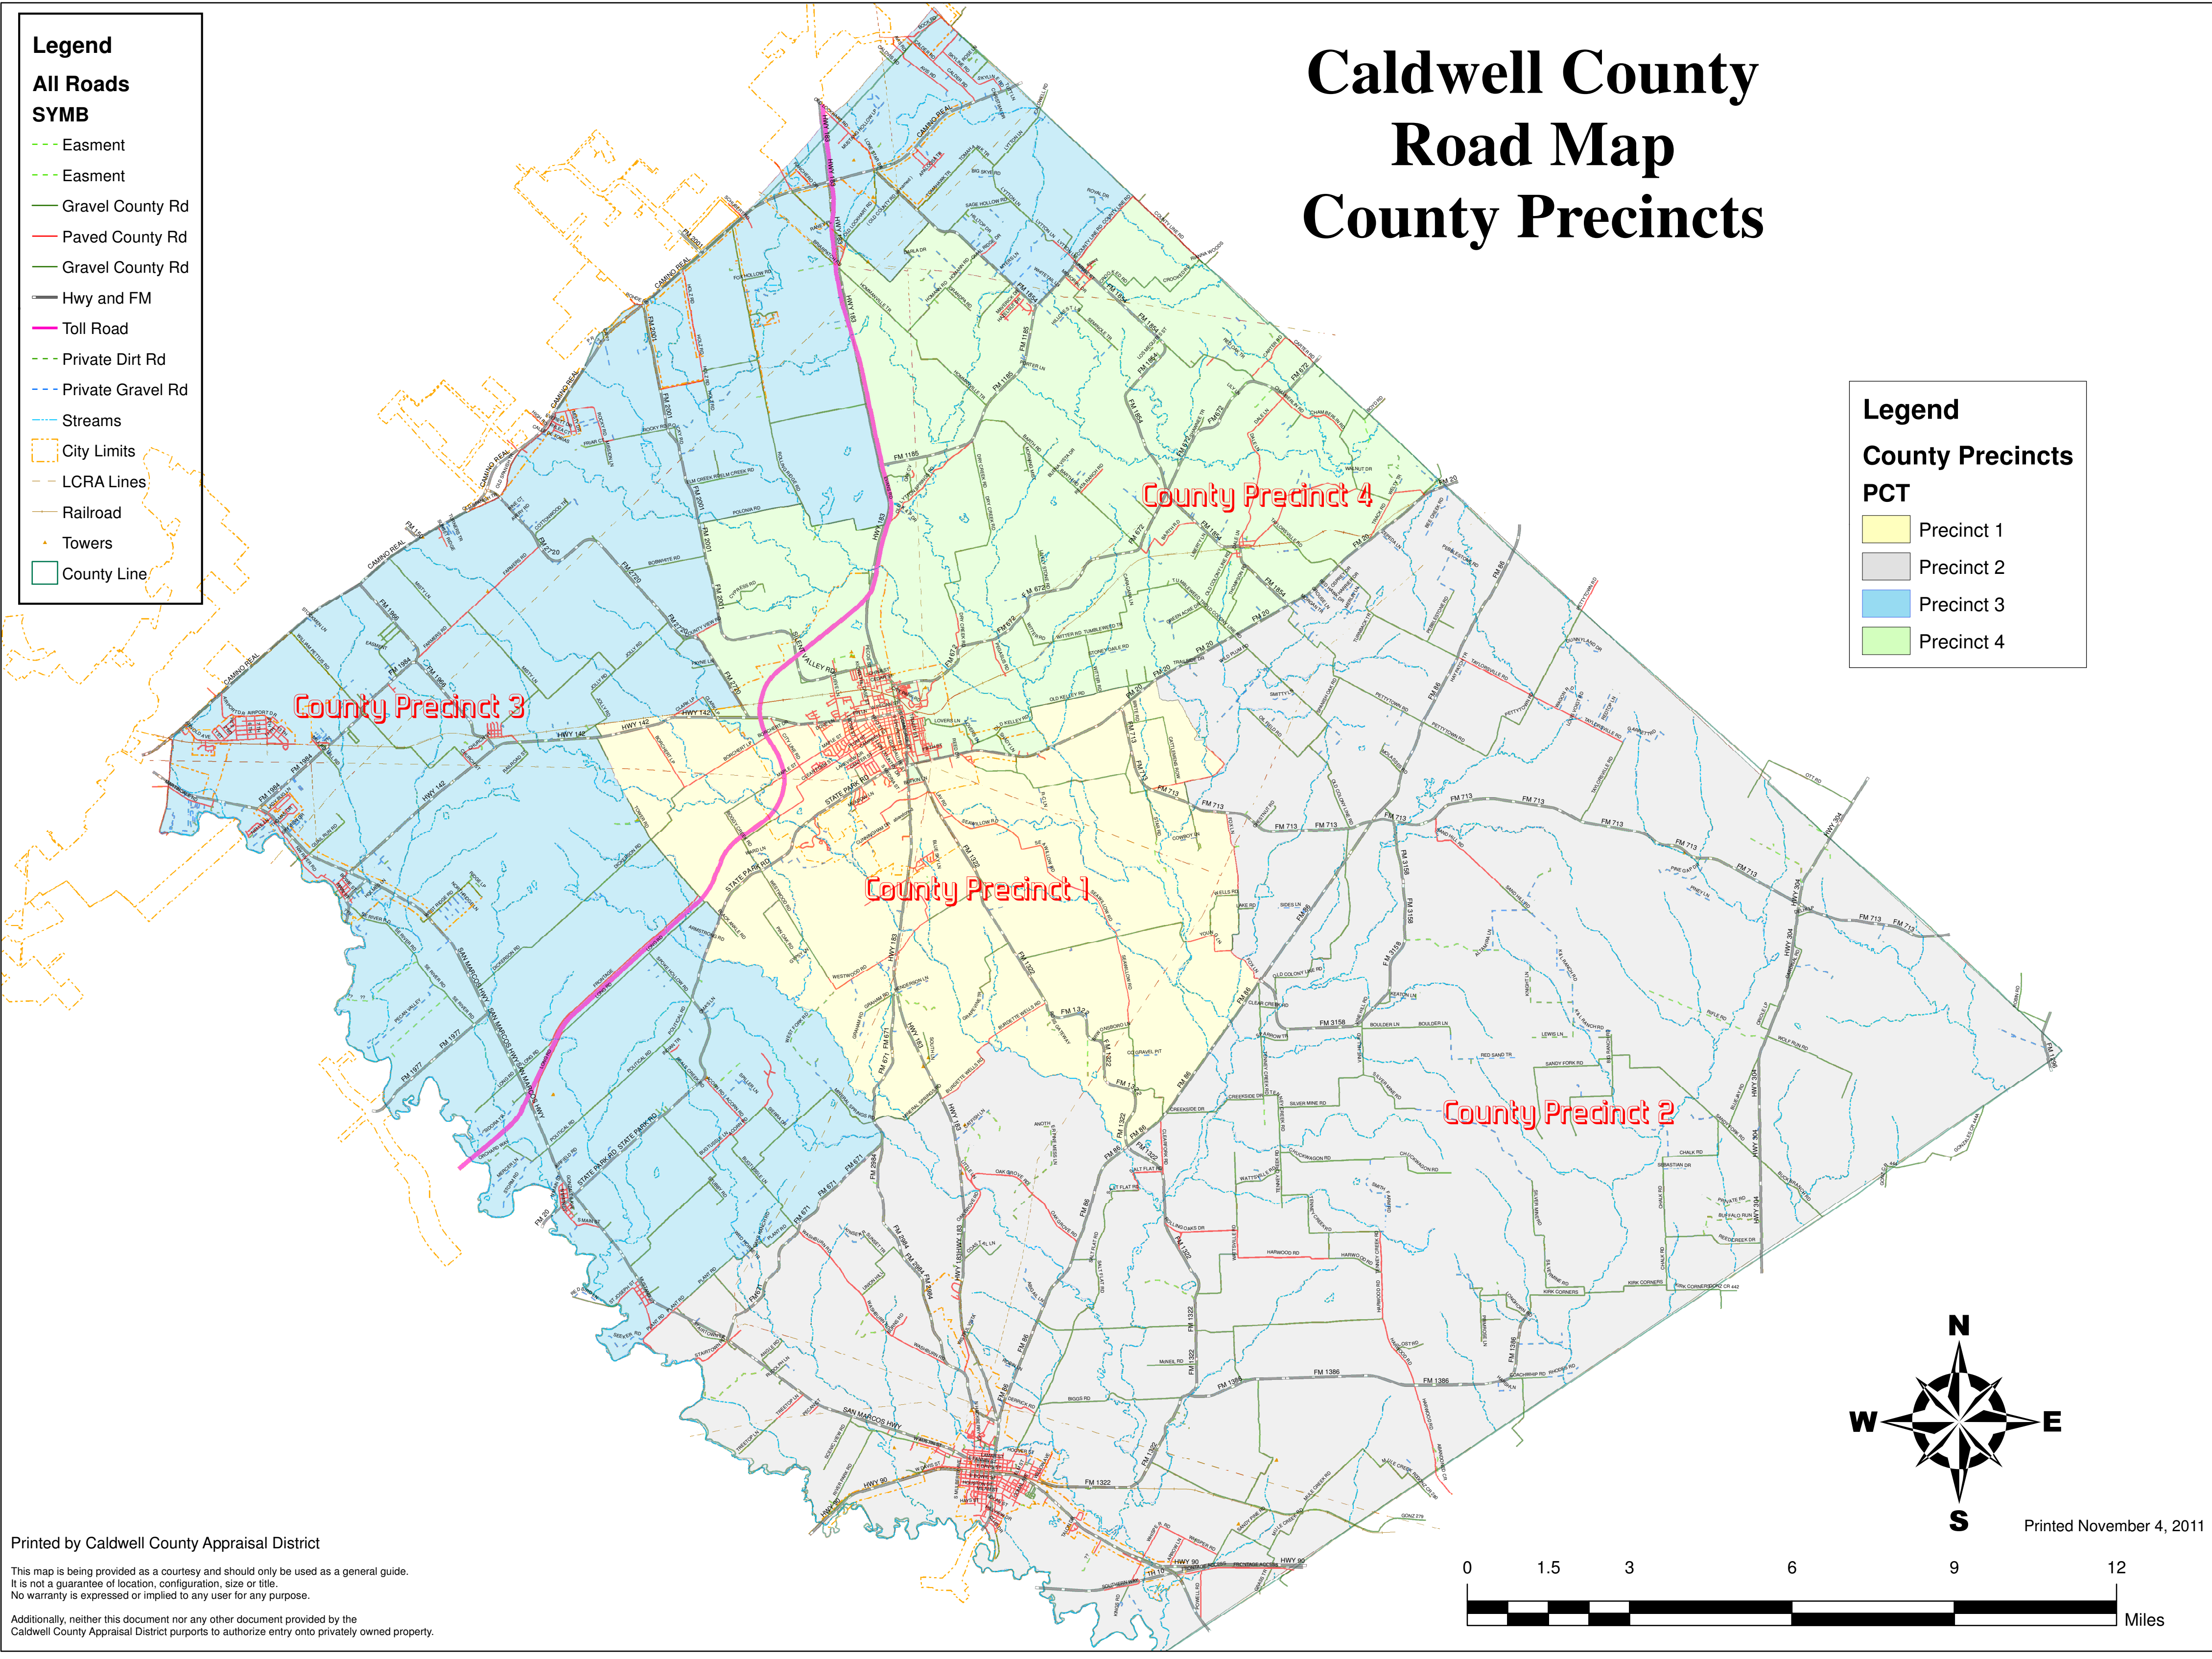

Caldwell County Road Map County Precincts

- Legend**
All Roads
SYMB
- Easment
 - Easment
 - Gravel County Rd
 - Paved County Rd
 - Gravel County Rd
 - Hwy and FM
 - Toll Road
 - Private Dirt Rd
 - Private Gravel Rd
 - Streams
 - City Limits
 - LCRA Lines
 - Railroad
 - Towers
 - County Line

- Legend**
County Precincts
PCT
- Precinct 1
 - Precinct 2
 - Precinct 3
 - Precinct 4

Printed November 4, 2011

Printed by Caldwell County Appraisal District

This map is being provided as a courtesy and should only be used as a general guide. It is not a guarantee of location, configuration, size or title. No warranty is expressed or implied to any user for any purpose.